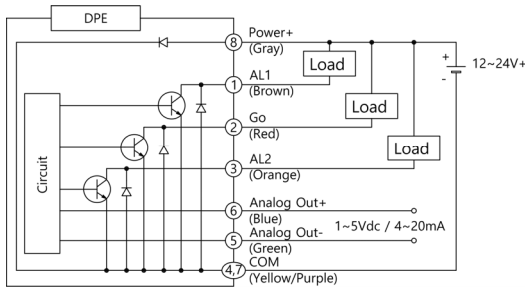

Circuit Diagram

▶ NPN Open Collector Tr. Output