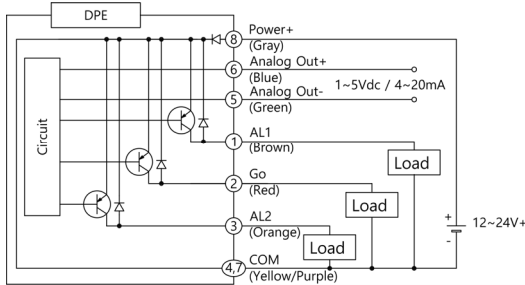

▶ PNP Open Collector Tr. Output