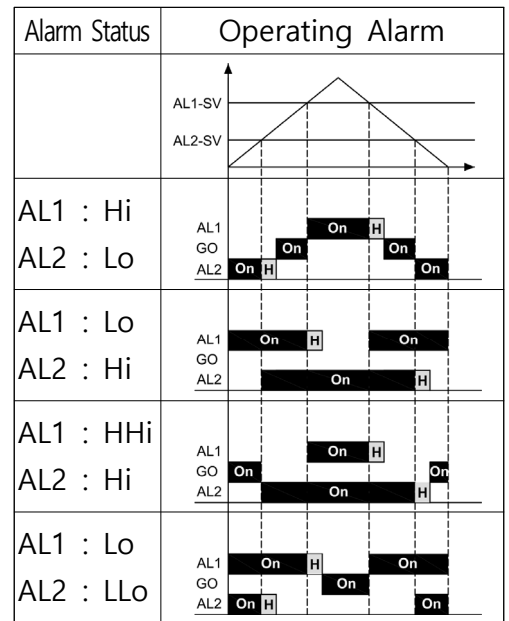

Dimension

Connection

Pin No.	Color	Connection
1	Brown	AL1+
2	Red	GO+
3	Orange	AL2+
4	Yellow	COM
5	Green	Analog Out -
6	Blue	Analog Out +
7	Purple	Power -
8	Gray	Power +

Circuit Diagram

▶ NPN Open Collector Tr. Output

▶ PNP Open Collector Tr. Output

Alarm Mode

Ordering Information